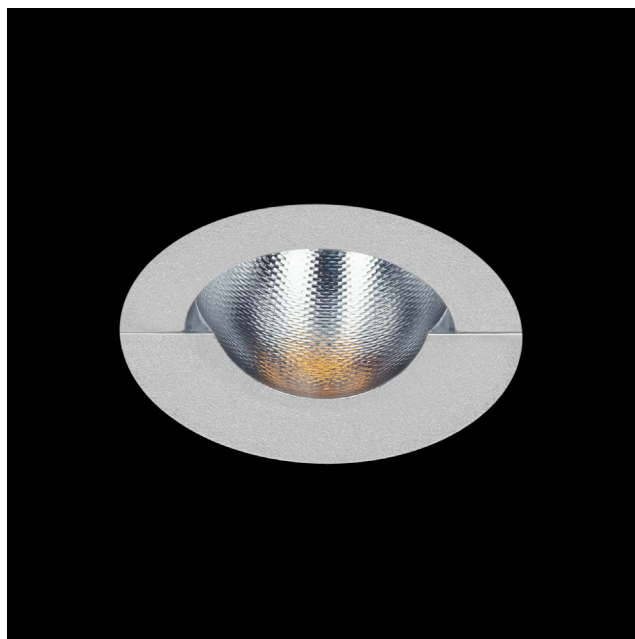

Meno Wall Washer Trimless - no driver

The Meno downlight by Cini&Nils reveals elegance and versatility with a minimalist design, perfect for installation in false ceilings. In addition to the normal recessed version, there is a trimless version that allows flush mounting and thus the almost total disappearance of the spotlight itself. Available in Pro, Spot and Wallwasher versions, Meno offers fixed, adjustable or asymmetrical light, ideal for creating atmosphere and illuminating a variety of environments. A choice of finishes is available, including black, white, silver and gold.

luminaire		emission	
materials	aluminium, polycarbonate	source	led
environment	interiors	power	8W - 12V 700mA
mounting location	recessed	colour temperature	2700K / 3000K / 4000K
emission	Direct asymmetrical light	lumen	800lm
tension	230V	energy label	F
power supply	not included		
insulation class	3 Ⓢ		
IP classification	IP20		
marks	CE UK CA		

finishes and codes

chrome

CZ155132 - 2700K

CZ155133 - 3000K

CZ15513N - 4000K

Driver 12V 700mA	n° max	note
CB1070043	1/2 - 1-10V PUSH	The driver does not pass through the plasterboard hole.
CB1070064	1/3 - DALI	
CB1070066	1/5 - DALI 0-10V PUSH	
CB1070073	2/3 - ON-OFF	