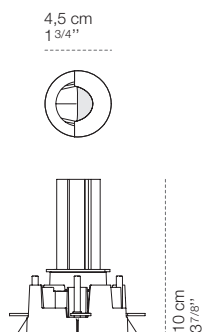

Meno Wall Washer Trimless - no driver

The Meno downlight by Cini&Nils reveals elegance and versatility with a minimalist design, perfect for installation in false ceilings. In addition to the normal recessed version, there is a trimless version that allows flush mounting and thus the almost total disappearance of the spotlight itself. Available in Pro, Spot and Wallwasher versions, Meno offers fixed, adjustable or asymmetrical light, ideal for creating atmosphere and illuminating a variety of environments. A choice of finishes is available, including black, white, silver and gold.

luminaire		emission	
materials	aluminium, polycarbonate	source	led
environment	interiors	power	8W - 12V 700mA
mounting location	recessed	colour temperature	2700K / 3000K / 4000K
emission	Direct asymmetrical light	lumen	800lm
tension	230V	energy label	F
power supply	not included		
insulation class	3 Ⓢ		
IP classification	IP20		
marks	CE UK CA		

finishes and codes

chrome

CZ155132 - 2700K

CZ155133 - 3000K

CZ15513N - 4000K

Driver 12V 700mA	n° max	note
CB1070043	1/2 - 1-10V PUSH	The driver does not pass through the plasterboard hole.
CB1070064	1/3 - DALI	
CB1070066	1/5 - DALI 0-10V PUSH	
CB1070073	2/3 - ON-OFF	