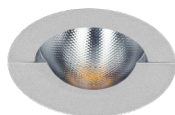

Meno Wall Washer Trimless - no driver

The Meno downlight by Cini&Nils reveals elegance and versatility with a minimalist design, perfect for installation in false ceilings. In addition to the normal recessed version, there is a trimless version that allows flush mounting and thus the almost total disappearance of the spotlight itself. Available in Pro, Spot and Wallwasher versions, Meno offers fixed, adjustable or asymmetrical light, ideal for creating atmosphere and illuminating a variety of environments. A choice of finishes is available, including black, white, silver and gold.

luminaire		emission	
materials	aluminium, polycarbonate	source	led
environment	interiors	power	8W - 12V 700mA
mounting location	recessed	colour temperature	2700K / 3000K / 4000K
emission	Direct asymmetrical light	lumen	800lm
tension	230V	energy label	F
power supply	not included		
insulation class	3 Ⓢ		
IP classification	IP20		
marks	CE UK CA		

finishes and codes

chrome

CZ155132 - 2700K

CZ155133 - 3000K

CZ15513N - 4000K

Driver 12V 700mA	n° max	note
CB1070043	1/2 - 1-10V PUSH	The driver does not pass through the plasterboard hole.
CB1070064	1/3 - DALI	
CB1070066	1/5 - DALI 0-10V PUSH	
CB1070073	2/3 - ON-OFF	