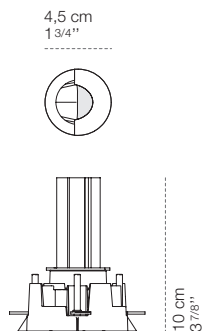

## Meno Wall Washer Trimless

The Meno downlight by Cini&Nils reveals elegance and versatility with a minimalist design, perfect for installation in false ceilings. In addition to the normal recessed version, there is a trimless version that allows flush mounting and thus the almost total disappearance of the spotlight itself. Available in Pro, Spot and Wallwasher versions, Meno offers fixed, adjustable or asymmetrical light, ideal for creating atmosphere and illuminating a variety of environments. A choice of finishes is available, including black, white, silver and gold.

luminaire		emission	
materials	aluminium, polycarbonate	source	led
environment	interiors	power	8W - 12V 700mA
mounting location	recessed	colour temperature	2700K / 3000K / 4000K
emission	Direct asymmetrical light	lumen	800lm
tension	230V	energy label	F
power supply	remote driver included, on-off		
insulation class	3 Ⓢ		
IP classification	IP20		
marks	CE UK CA		