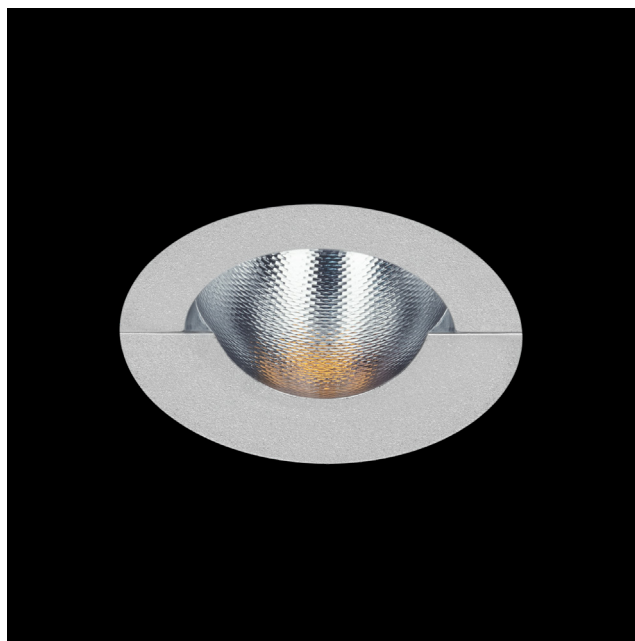

## Meno Wall Washer Trimless

The Meno downlight by Cini&Nils reveals elegance and versatility with a minimalist design, perfect for installation in false ceilings. In addition to the normal recessed version, there is a trimless version that allows flush mounting and thus the almost total disappearance of the spotlight itself. Available in Pro, Spot and Wallwasher versions, Meno offers fixed, adjustable or asymmetrical light, ideal for creating atmosphere and illuminating a variety of environments. A choice of finishes is available, including black, white, silver and gold.

luminaire		emission	
materials	aluminium, polycarbonate	source	led
environment	interiors	power	8W - 12V 700mA
mounting location	recessed	colour temperature	2700K / 3000K / 4000K
emission	Direct asymmetrical light	lumen	800lm
tension	230V	energy label	F
power supply	remote driver included, on-off		
insulation class	3 Ⓢ		
IP classification	IP20		
marks	CE UK CA		

### finishes and codes

chrome

CL155132 - 2700K

CL155133 - 3000K

CL15513N - 4000K

CINI & NILS