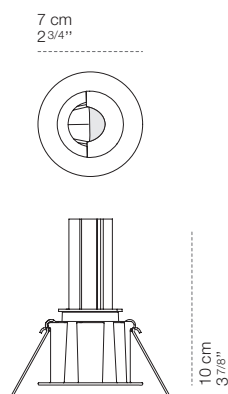

Meno Wall Washer - no driver

The Meno downlight by Cini&Nils reveals elegance and versatility with a minimalist design, perfect for installation in false ceilings. In addition to the normal recessed version, there is a trimless version that allows flush mounting and thus the almost total disappearance of the spotlight itself. Available in Pro, Spot and Wallwasher versions, Meno offers fixed, adjustable or asymmetrical light, ideal for creating atmosphere and illuminating a variety of environments. A choice of finishes is available, including black, white, silver and gold.

luminaire		emission	
materials	aluminium, polycarbonate	source	led
environment	interiors	power	8W - 12V 700mA
mounting location	recessed	colour temperature	2700K / 3000K / 4000K
emission	Direct asymmetrical light	lumen	800lm
tension	230V	energy label	F
power supply	not included		
insulation class	3 Ⓢ		
IP classification	IP20		
marks	CE UK CA		

finishes and codes

chrome

CZ15503W2 - 2700K
 CZ15503W3 - 3000K
 CZ15503WN - 4000K

Driver 12V 700mA	n° max	note
CB1070043	1/2 - 1-10V PUSH	The driver does not pass through the plasterboard hole.
CB1070064	1/3 - DALI	
CB1070066	1/5 - DALI 0-10V PUSH	
CB1070073	2/3 - ON-OFF	