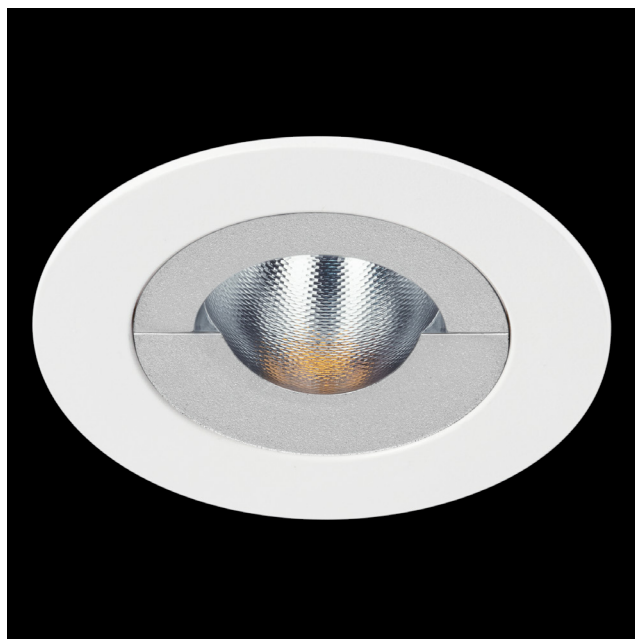

Meno Wall Washer - no driver

The Meno downlight by Cini&Nils reveals elegance and versatility with a minimalist design, perfect for installation in false ceilings. In addition to the normal recessed version, there is a trimless version that allows flush mounting and thus the almost total disappearance of the spotlight itself. Available in Pro, Spot and Wallwasher versions, Meno offers fixed, adjustable or asymmetrical light, ideal for creating atmosphere and illuminating a variety of environments. A choice of finishes is available, including black, white, silver and gold.

luminaire		emission	
materials	aluminium, polycarbonate	source	led
environment	interiors	power	8W - 12V 700mA
mounting location	recessed	colour temperature	2700K / 3000K / 4000K
emission	Direct asymmetrical light	lumen	800lm
tension	230V	energy label	F
power supply	not included		
insulation class	3 Ⓢ		
IP classification	IP20		
marks	CE UK CA		

finishes and codes

chrome

CZ15503W2 - 2700K
 CZ15503W3 - 3000K
 CZ15503WN - 4000K

Driver 12V 700mA	n° max	note
CB1070043	1/2 - 1-10V PUSH	The driver does not pass through the plasterboard hole.
CB1070064	1/3 - DALI	
CB1070066	1/5 - DALI 0-10V PUSH	
CB1070073	2/3 - ON-OFF	