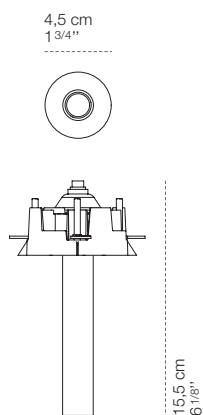

Meno Spot Trimless - no driver

The Meno downlight by Cini&Nils reveals elegance and versatility with a minimalist design, perfect for installation in false ceilings. In addition to the normal recessed version, there is a trimless version that allows flush mounting and thus the almost total disappearance of the spotlight itself. Available in Pro, Spot and Wallwasher versions, Meno offers fixed, adjustable or asymmetrical light, ideal for creating atmosphere and illuminating a variety of environments. A choice of finishes is available, including black, white, silver and gold.

	luminaire
materials	aluminium, polycarbonate
environment	interiors
mounting location	recessed
emission	direct pointing light
tension	230V
power supply	not included
insulation class	3 ⊕
IP classification	IP20
marks	CE UK CA

	emission
source	led
power	5W - 12V 500mA
colour temperature	2700K / 3000K / 4000K
lumen	435lm
energy label	F

finishes and codes

black

white

silver

gold

OPTIC L 40°	2700K	CZ15512BL2	CZ15512WL2	CZ15512SL2	CZ15512ZL2
	3000K	CZ15512BL3	CZ15512WL3	CZ15512SL3	CZ15512ZL3
	4000K	CZ15512BLN	CZ15512WLN	CZ15512SLN	CZ15512ZLN
OPTIC M 35°	2700K	CZ15512BM2	CZ15512WM2	CZ15512SM2	CZ15512ZM2
	3000K	CZ15512BM3	CZ15512WM3	CZ15512SM3	CZ15512ZM3
	4000K	CZ15512BMN	CZ15512WMN	CZ15512SMN	CZ15512ZMN
OPTIC S 28°	2700K	CZ15512BS2	CZ15512WS2	CZ15512SS2	CZ15512ZS2
	3000K	CZ15512BS3	CZ15512WS3	CZ15512SS3	CZ15512ZS3
	4000K	CZ15512BSN	CZ15512WSN	CZ15512SSN	CZ15512ZSN

Driver 12V - 500mA n° max

CB1070043	1/3 - 1-10V PUSH
CB1070064	1/3 - DALI
CB1070066	1/5 - DALI 0-10V PUSH
CB1070073	2/3 - ON-OFF

note

The driver does not pass through the plasterboard hole.