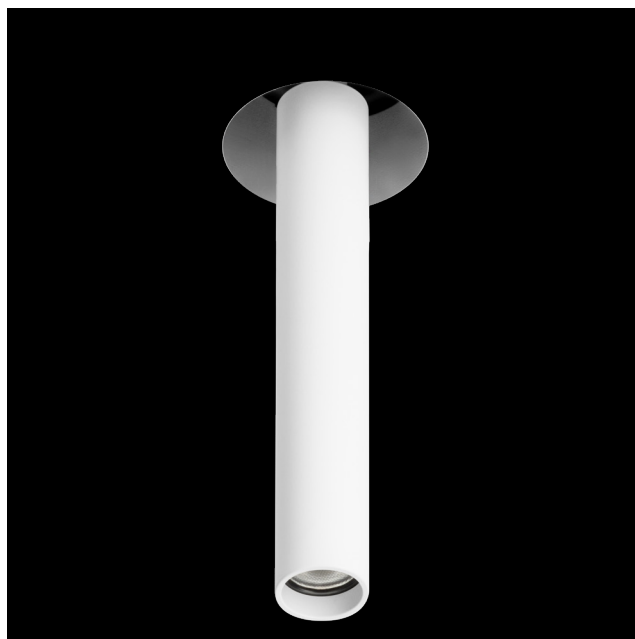

Meno Spot Trimless - no driver

The Meno downlight by Cini&Nils reveals elegance and versatility with a minimalist design, perfect for installation in false ceilings. In addition to the normal recessed version, there is a trimless version that allows flush mounting and thus the almost total disappearance of the spotlight itself. Available in Pro, Spot and Wallwasher versions, Meno offers fixed, adjustable or asymmetrical light, ideal for creating atmosphere and illuminating a variety of environments. A choice of finishes is available, including black, white, silver and gold.

	luminaire
materials	aluminium, polycarbonate
environment	interiors
mounting location	recessed
emission	direct pointing light
tension	230V
power supply	not included
insulation class	3 ⊕
IP classification	IP20
marks	CE UK CA

	emission
source	led
power	5W - 12V 500mA
colour temperature	2700K / 3000K / 4000K
lumen	435lm
energy label	F

finishes and codes

black

white

silver

gold

OPTIC L 40°	2700K	CZ15512BL2	CZ15512WL2	CZ15512SL2	CZ15512ZL2
	3000K	CZ15512BL3	CZ15512WL3	CZ15512SL3	CZ15512ZL3
	4000K	CZ15512BLN	CZ15512WLN	CZ15512SLN	CZ15512ZLN
OPTIC M 35°	2700K	CZ15512BM2	CZ15512WM2	CZ15512SM2	CZ15512ZM2
	3000K	CZ15512BM3	CZ15512WM3	CZ15512SM3	CZ15512ZM3
	4000K	CZ15512BMN	CZ15512WMN	CZ15512SMN	CZ15512ZMN
OPTIC S 28°	2700K	CZ15512BS2	CZ15512WS2	CZ15512SS2	CZ15512ZS2
	3000K	CZ15512BS3	CZ15512WS3	CZ15512SS3	CZ15512ZS3
	4000K	CZ15512BSN	CZ15512WSN	CZ15512SSN	CZ15512ZSN