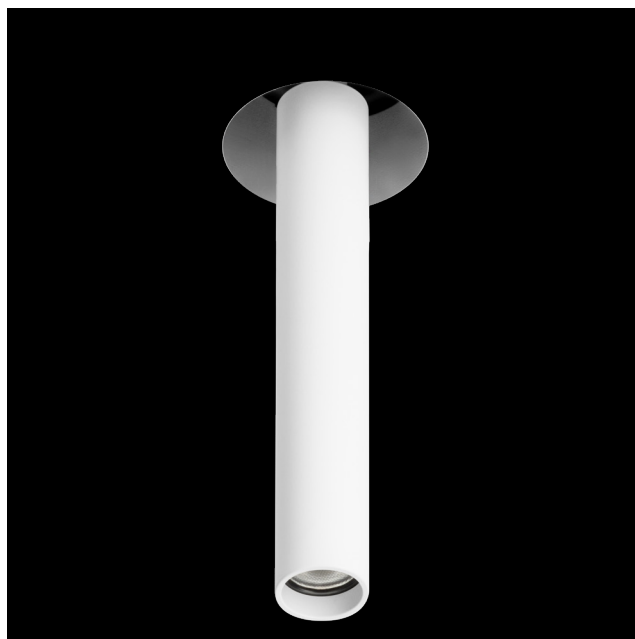

Meno Spot Trimless

The Meno downlight by Cini&Nils reveals elegance and versatility with a minimalist design, perfect for installation in false ceilings. In addition to the normal recessed version, there is a trimless version that allows flush mounting and thus the almost total disappearance of the spotlight itself. Available in Pro, Spot and Wallwasher versions, Meno offers fixed, adjustable or asymmetrical light, ideal for creating atmosphere and illuminating a variety of environments. A choice of finishes is available, including black, white, silver and gold.

	luminaire
materials	aluminium, polycarbonate
environment	interiors
mounting location	recessed
emission	direct pointing light
tension	230V
power supply	remote driver included, on-off
insulation class	3 ⊕
IP classification	IP20
marks	CE UK RA

	emission
source	led
power	5W - 12V 500mA
colour temperature	2700K / 3000K / 4000K
lumen	435lm
energy label	F

finishes and codes

black

white

silver

gold

OPTIC L 55°	2700K	CL15512BL2	CL15512WL2	CL15512SL2	CL15512ZL2
	3000K	CL15512BL3	CL15512WL3	CL15512SL3	CL15512ZL3
	4000K	CL15512BLN	CL15512WLN	CL15512SLN	CL15512ZLN
OPTIC M 25°	2700K	CL15512BM2	CL15512WM2	CL15512SM2	CL15512ZM2
	3000K	CL15512BM3	CL15512WM3	CL15512SM3	CL15512ZM3
	4000K	CL15512BMN	CL15512WMN	CL15512SMN	CL15512ZMN
OPTIC S 14°	2700K	CL15512BS2	CL15512WS2	CL15512SS2	CL15512ZS2
	3000K	CL15512BS3	CL15512WS3	CL15512SS3	CL15512ZS3
	4000K	CL15512BSN	CL15512WSN	CL15512SSN	CL15512ZSN