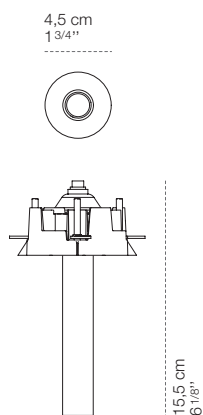

Meno Spot Trimless

The Meno downlight by Cini&Nils reveals elegance and versatility with a minimalist design, perfect for installation in false ceilings. In addition to the normal recessed version, there is a trimless version that allows flush mounting and thus the almost total disappearance of the spotlight itself. Available in Pro, Spot and Wallwasher versions, Meno offers fixed, adjustable or asymmetrical light, ideal for creating atmosphere and illuminating a variety of environments. A choice of finishes is available, including black, white, silver and gold.

	luminaire
materials	aluminium, polycarbonate
environment	interiors
mounting location	recessed
emission	direct pointing light
tension	230V
power supply	remote driver included, on-off
insulation class	3 ⊕
IP classification	IP20
marks	CE UK RA

	emission
source	led
power	5W - 12V 500mA
colour temperature	2700K / 3000K / 4000K
lumen	435lm
energy label	F

finishes and codes

black

white

silver

gold

OPTIC L 55°	2700K	CL15512BL2	CL15512WL2	CL15512SL2	CL15512ZL2
	3000K	CL15512BL3	CL15512WL3	CL15512SL3	CL15512ZL3
	4000K	CL15512BLN	CL15512WLN	CL15512SLN	CL15512ZLN
OPTIC M 25°	2700K	CL15512BM2	CL15512WM2	CL15512SM2	CL15512ZM2
	3000K	CL15512BM3	CL15512WM3	CL15512SM3	CL15512ZM3
	4000K	CL15512BMN	CL15512WMN	CL15512SMN	CL15512ZMN
OPTIC S 14°	2700K	CL15512BS2	CL15512WS2	CL15512SS2	CL15512ZS2
	3000K	CL15512BS3	CL15512WS3	CL15512SS3	CL15512ZS3
	4000K	CL15512BSN	CL15512WSN	CL15512SSN	CL15512ZSN