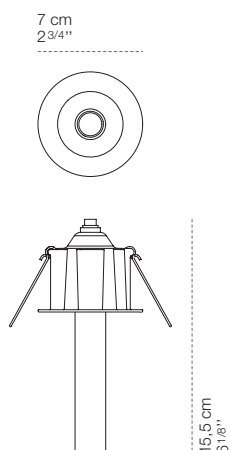

Meno Spot - no driver

The Meno downlight by Cini&Nils reveals elegance and versatility with a minimalist design, perfect for installation in false ceilings. In addition to the normal recessed version, there is a trimless version that allows flush mounting and thus the almost total disappearance of the spotlight itself. Available in Pro, Spot and Wallwasher versions, Meno offers fixed, adjustable or asymmetrical light, ideal for creating atmosphere and illuminating a variety of environments. A choice of finishes is available, including black, white, silver and gold.

	luminaire		emission
materials	aluminium, polycarbonate	source	led
environment	interiors	power	5W - 12V 500mA
mounting location	recessed	colour temperature	2700K / 3000K / 4000K
emission	direct pointing light	lumen	435lm
tension	230V	energy label	F
power supply	not included		
insulation class	3 Ⓢ		
IP classification	IP20		
marks	CE UK CA		