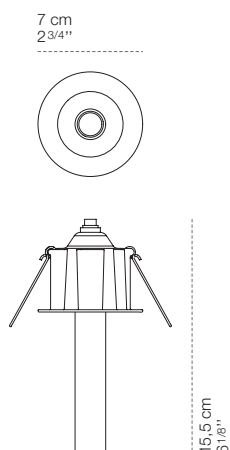

Meno Spot

The Meno downlight by Cini&Nils reveals elegance and versatility with a minimalist design, perfect for installation in false ceilings. In addition to the normal recessed version, there is a trimless version that allows flush mounting and thus the almost total disappearance of the spotlight itself. Available in Pro, Spot and Wallwasher versions, Meno offers fixed, adjustable or asymmetrical light, ideal for creating atmosphere and illuminating a variety of environments. A choice of finishes is available, including black, white, silver and gold.

	luminaire		emission
materials	aluminium, polycarbonate	source	led
environment	interiors	power	5W - 12V 500mA
mounting location	recessed	colour temperature	2700K / 3000K / 4000K
emission	direct pointing light	lumen	435lm
tension	230V	energy label	F
power supply	remote driver included, on-off		
insulation class	3 Ⓢ		
IP classification	IP20		
marks	CE UK CA		