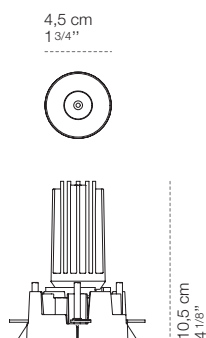

Meno Pro Trimless - no driver

The Meno downlight by Cini&Nils reveals elegance and versatility with a minimalist design, perfect for installation in false ceilings. In addition to the normal recessed version, there is a trimless version that allows flush mounting and thus the almost total disappearance of the spotlight itself. Available in Pro, Spot and Wallwasher versions, Meno offers fixed, adjustable or asymmetrical light, ideal for creating atmosphere and illuminating a variety of environments. A choice of finishes is available, including black, white, silver and gold.

	luminaire		emission
materials	aluminium, polycarbonate	source	led
environment	interiors	power	8W - 12V 700mA
mounting location	recessed	colour temperature	2700K / 3000K / 4000K
emission	direct pointing light	lumen	700lm
tension	230V	energy label	F
power supply	not included		
insulation class	3 Ⓢ		
IP classification	IP20		
marks	CE UK		

Driver 12V - 500mA

n° max

note

CB1070043	1/2 - 1-10V PUSH	The driver does not pass through the plasterboard hole.
CB1070064	1/3 - DALI	
CB1070066	1/5 - DALI 0-10V PUSH	
CB1070073	2/3 - ON-OFF	