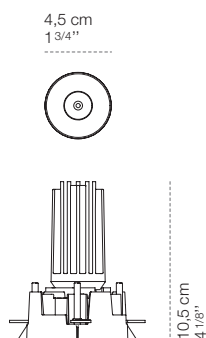

Meno Pro Trimless

The Meno downlight by Cini&Nils reveals elegance and versatility with a minimalist design, perfect for installation in false ceilings. In addition to the normal recessed version, there is a trimless version that allows flush mounting and thus the almost total disappearance of the spotlight itself. Available in Pro, Spot and Wallwasher versions, Meno offers fixed, adjustable or asymmetrical light, ideal for creating atmosphere and illuminating a variety of environments. A choice of finishes is available, including black, white, silver and gold.

luminaire		emission	
materials	aluminium, polycarbonate	source	led
environment	interiors	power	8W - 12V 700mA
mounting location	recessed	colour temperature	2700K / 3000K / 4000K
emission	direct pointing light	lumen	700lm
tension	230V	energy label	F
power supply	remote driver included, on-off		
insulation class	3 Ⓢ		
IP classification	IP20		
marks	CE UK		