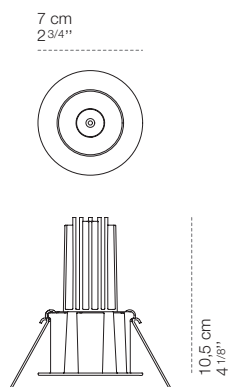

Meno Pro

The Meno downlight by Cini&Nils reveals elegance and versatility with a minimalist design, perfect for installation in false ceilings. In addition to the normal recessed version, there is a trimless version that allows flush mounting and thus the almost total disappearance of the spotlight itself. Available in Pro, Spot and Wallwasher versions, Meno offers fixed, adjustable or asymmetrical light, ideal for creating atmosphere and illuminating a variety of environments. A choice of finishes is available, including black, white, silver and gold.

luminaire		emission	
materials	aluminium, polycarbonate	source	led
environment	interiors	power	8W - 12V 700mA
mounting location	recessed	colour temperature	2700K / 3000K / 4000K
emission	direct pointing light	lumen	700lm
tension	230V	energy label	F
power supply	remote driver included, on-off		
insulation class	3 Ⓢ		
IP classification	IP20		
marks	CE UK		