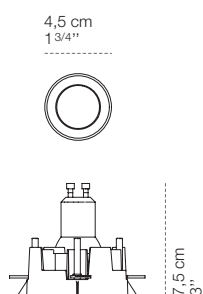

## Meno GU10 Trimless

The Meno downlight by Cini&Nils reveals elegance and versatility with a minimalist design, perfect for installation in false ceilings. In addition to the normal recessed version, there is a trimless version that allows flush mounting and thus the almost total disappearance of the spotlight itself. Available in Pro, Spot and Wallwasher versions, Meno offers fixed, adjustable or asymmetrical light, ideal for creating atmosphere and illuminating a variety of environments. A choice of finishes is available, including black, white, silver and gold.

luminaire		emission	
materiali	aluminium, polycarbonate	socket	GU10 MR11
environment	interiors	bulb included	yes
mounting location	recessed	number of bulbs	1
emission	direct pointing light	power	4W
tension	230V	colour temperature	2700K / 3000K / 4000K
insulation class	2	lumen	350 lm
IP classification	IP20	energy label	E
marks			