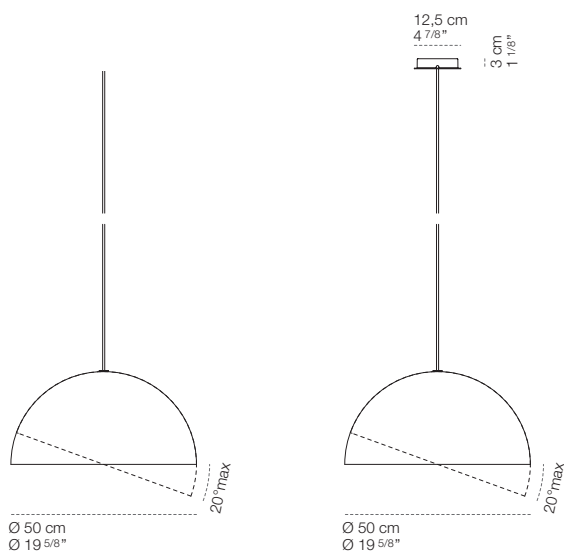

## Flip 500 ceiling

Flip is a product line that stands out for its versatility and futuristic design. Flip's distinctive feature is its tilting dome that allows customized ambient lighting in three different modes: suspended, surface mounted or as a wall light. It is available in 3 sizes and 10 colour variants, designed to blend harmoniously into any furnishing style. Thanks to the diffuse lighting effect created, Flip delivers a bold experience and unprecedented quality.

SUSPENDED WITH 4M CABLE

SUSPENDED BLACK CEILING ROSE  
+ 4M CABLE

	luminaire
Materials	aluminium, polycarbonate
environment	indoor
typology	ceiling
emission	diffused light
weight	2,8 kg
tension	230V
power supply	dimnable electronic integrated
dimming	phase cut
insulation class	1 Ⓧ
IP classification	IP20
marks	CE UK CA

	light source
source	led
power	20W
temperatura colore	2700K / 3000K / 4000K
lumen	2.400lm
energy label	F

finishes and codes

white

black

light blue RAL 7000

ochre RAL 8004

<b>4M CABLE</b>	2700K	CL15232W2	CL15232B2	CL15232L2	CL15232R2
	3000K	CL15232W3	CL15232B3	CL15232L3	CL15232R3
	4000K	CL15232WN	CL15232BN	CL15232LN	CL15232RN
<b>BLACK CEILING ROSE + 4M CABLE</b>	2700K	CL15233W2	CL15233B2	CL15233L2	CL15233R2
	3000K	CL15233W3	CL15233B3	CL15233L3	CL15233R3
	4000K	CL15233WN	CL15233BN	CL15233LN	CL15233RN