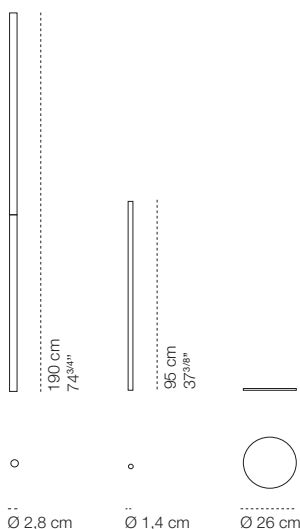

Ognidove terra

luminaire	
materials	Lamp: diffuser in methacrylate, structure in aluminum and technopolymers Vase: aluminum Base: iron
environment	interiors and exteriors
mounting location	floor
emission	diffused light
weight	5,4 kg
voltage	5VDC
insulation class	3
rechargeable battery	5VDC plug-in (not included)
IP classification	IP54
certifications	CE  
design	Luta Bettonica, Giancarlo Leone, 2020

light source	
source	LED
number of LED	1
power	4W
luminous flux	500 lm
colour temperature	2.700K
CRI	90

energy label

Questo dispositivo è compatibile con lampadine di classi energetiche: A+, A, A-
This luminaire is compatible with bulbs of the energy classes: A+, A, A-
Le lampadine di questo dispositivo non sono sostituibili.
The lamps cannot be changed in the luminaire.

874/2012

battery	
tipo	lithium-ion
capacity	2 x 3.400 mAh
range	7 to 70 hours
charging time	max 4 h

finish and code