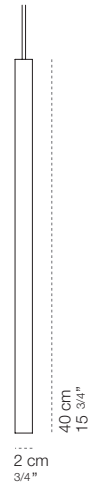

light emission available:
led 24V / 5W / 550 lm / 2700K - 3000K - 4000K

Cordina Conico Vetro Cromo-Tabacco

code	led colour	
CT157003W2	2700K	
CT157003W3	3000K	
CT157003WN	4000K	
CT157003B2	2700K	
CT157003B3	3000K	
CT157003BN	4000K	
CT157003Z2	2700K	
CT157003Z3	3000K	
CT157003ZN	4000K	
CT157003R2	2700K	
CT157003R3	3000K	
CT157003RN	4000K	
CT157003S2	2700K	
CT157003S3	3000K	
CT157003SN	4000K	

light emission available:
led 5W / 550 lm / 2700K - 3000K - 4000K

Cordina Cilindro 200

code	led colour	
CT157010W2	2700K	○
CT157010W3	3000K	
CT157010WN	4000K	○
CT157010B2	2700K	●
CT157010B3	3000K	
CT157010BN	4000K	●
CT157010Z2	2700K	●
CT157010Z3	3000K	
CT157010ZN	4000K	●
CT157010R2	2700K	●
CT157010R3	3000K	
CT157010RN	4000K	●
CT157010S2	2700K	●
CT157010S3	3000K	
CT157010SN	4000K	●

light emission available:
led 24V / 5W / 600 lm / 2700K - 3000K - 4000K

Cordina Cilindro 400

code	led colour	
CT157011W2	2700K	○
CT157011W3	3000K	
CT157011WN	4000K	○
CT157011B2	2700K	●
CT157011B3	3000K	
CT157011BN	4000K	●
CT157011Z2	2700K	●
CT157011Z3	3000K	
CT157011ZN	4000K	●
CT157011R2	2700K	●
CT157011R3	3000K	
CT157011RN	4000K	●
CT157011S2	2700K	●
CT157011S3	3000K	
CT157011SN	4000K	●