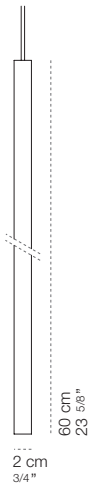

light emission available:
led 24V / 5W / 550 lm / 2700K - 3000K - 4000K

Cordina Conico Vetro Cromo-Tabacco

code	led colour	
CT157003W2	2700K	
CT157003W3	3000K	
CT157003WN	4000K	
CT157003B2	2700K	
CT157003B3	3000K	
CT157003BN	4000K	
CT157003Z2	2700K	
CT157003Z3	3000K	
CT157003ZN	4000K	
CT157003R2	2700K	
CT157003R3	3000K	
CT157003RN	4000K	
CT157003S2	2700K	
CT157003S3	3000K	
CT157003SN	4000K	

light emission available:
led 5W / 550 lm / 2700K - 3000K - 4000K

Cordina Cilindro 200

code	led colour	
CT157010W2	2700K	○
CT157010W3	3000K	
CT157010WN	4000K	○
CT157010B2	2700K	●
CT157010B3	3000K	
CT157010BN	4000K	●
CT157010Z2	2700K	●
CT157010Z3	3000K	
CT157010ZN	4000K	●
CT157010R2	2700K	●
CT157010R3	3000K	
CT157010RN	4000K	●
CT157010S2	2700K	●
CT157010S3	3000K	
CT157010SN	4000K	●

light emission available:
led 24V / 5W / 600 lm / 2700K - 3000K - 4000K

Cordina Cilindro 400

code	led colour	
CT157011W2	2700K	○
CT157011W3	3000K	
CT157011WN	4000K	○
CT157011B2	2700K	●
CT157011B3	3000K	
CT157011BN	4000K	●
CT157011Z2	2700K	●
CT157011Z3	3000K	
CT157011ZN	4000K	●
CT157011R2	2700K	●
CT157011R3	3000K	
CT157011RN	4000K	●
CT157011S2	2700K	●
CT157011S3	3000K	
CT157011SN	4000K	●

light emission available:
led 24V / 5W / 600 lm / 2700K - 3000K - 4000K

Cordina Cilindro 600

code	led colour	
CT157012W2	2700K	○
CT157012W3	3000K	
CT157012WN	4000K	○
CT157012B2	2700K	●
CT157012B3	3000K	
CT157012BN	4000K	●
CT157012Z2	2700K	●
CT157012Z3	3000K	
CT157012ZN	4000K	●
CT157012R2	2700K	●
CT157012R3	3000K	
CT157012RN	4000K	●
CT157012S2	2700K	●
CT157012S3	3000K	
CT157012SN	4000K	●