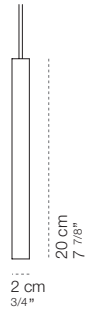

Cordina Cilindro 200

code	led colour	
CT157010W2	2700K	○
CT157010W3	3000K	
CT157010WN	4000K	○
CT157010B2	2700K	●
CT157010B3	3000K	
CT157010BN	4000K	●
CT157010Z2	2700K	●
CT157010Z3	3000K	
CT157010ZN	4000K	●
CT157010R2	2700K	●
CT157010R3	3000K	
CT157010RN	4000K	●
CT157010S2	2700K	●
CT157010S3	3000K	
CT157010SN	4000K	●

light emission available:
led 24V / 5W / 600 lm / 2700K - 3000K - 4000K