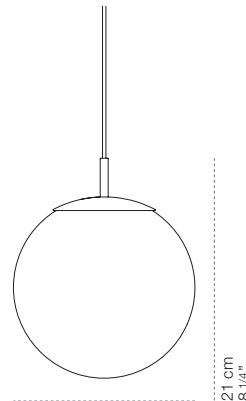

Cordina Sferico

code	led colour	
CT157020W2	2700K	○
CT157020W3	3000K	
CT157020WN	4000K	○
CT157020B2	2700K	●
CT157020B3	3000K	
CT157020BN	4000K	●
CT157020Z2	2700K	●
CT157020Z3	3000K	
CT157020ZN	4000K	●
CT157020R2	2700K	●
CT157020R3	3000K	
CT157020RN	4000K	●
CT157020S2	2700K	●
CT157020S3	3000K	
CT157020SN	4000K	●

light emission available:
led 24V / 5W / 550 lm / 2700K - 3000K - 4000K