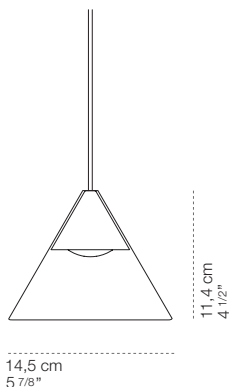

Cordina Conico Vetro Trasparente

code	led colour	
CT157001W2	2700K	
CT157001W3	3000K	
CT157001WN	4000K	
CT157001B2	2700K	
CT157001B3	3000K	
CT157001BN	4000K	
CT157001Z2	2700K	
CT157001Z3	3000K	
CT157001ZN	4000K	
CT157001R2	2700K	
CT157001R3	3000K	
CT157001RN	4000K	
CT157001S2	2700K	
CT157001S3	3000K	
CT157001SN	4000K	

light emission available:
led 24V / 5W / 550 lm / 2700K - 3000K - 4000K